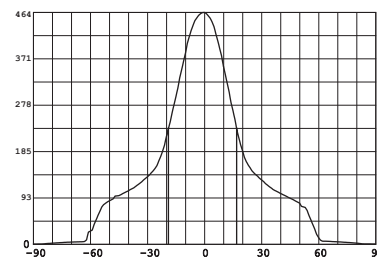

DESIGNLIGHT

SCANDINAVIAN AB

DOWNLIGHT, TILT

E-NR: 74 657 41

ART NR: Q-1MW

EFFEKT POWER	MATERIAL MATERIAL	KELVIN KELVIN	ARMATURFÄRG ARMATURE COLOR	ANSLUTNING CONNECTION	TOTAL LUMEN	USEFUL LUMEN
4.4W WITH DRIVER	ALUMINIUM	3000K	MATT WHITE	230V	400LM	318LM

CE, ROHS, IP CERTIFIED BY SGS

LED 1x3,2W
LIGHT SOURCE WATT

464 CD

LIFETIME
L70B50: 50.000H

FLICKER FREE

CRI: >80

25°

36°

IP20

IP44

70MM

H 35 MM

Ø 80MM

HÖG PRESTANDA

MONTERING DIREKT MOT ISOLERING

LEVERERAS MED KOPPLINGSDON/DRIVER